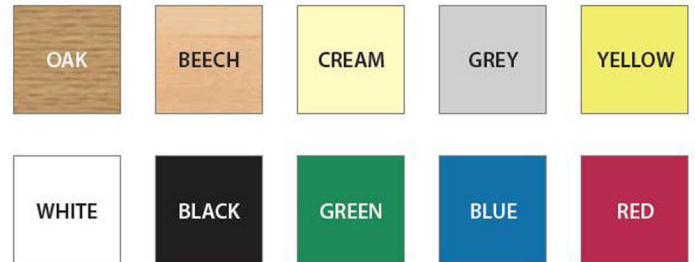

# CU45P Colour Palette

---

## Laminate / Table top Finishes

---

## PVC Edge Finishes

---

## Seat Colour