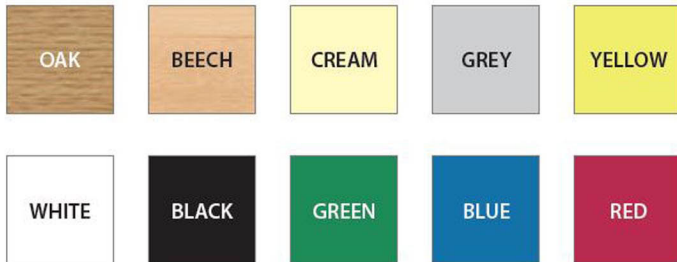

# CU45P Colour Palette

---

## Laminate / Table top Finishes

---

## PVC Edge Finishes

---

## Seat Colour