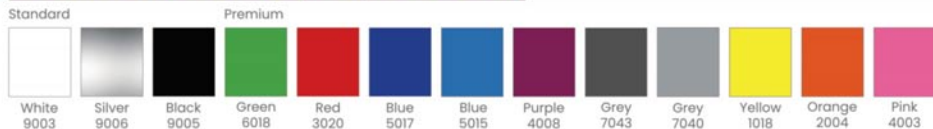

Frame Finishes (Epoxy Powder)

Due to the limitation in the printing process, the colours shown may not be a true representation of the actual colours. Please let us know if you require advice regarding this.