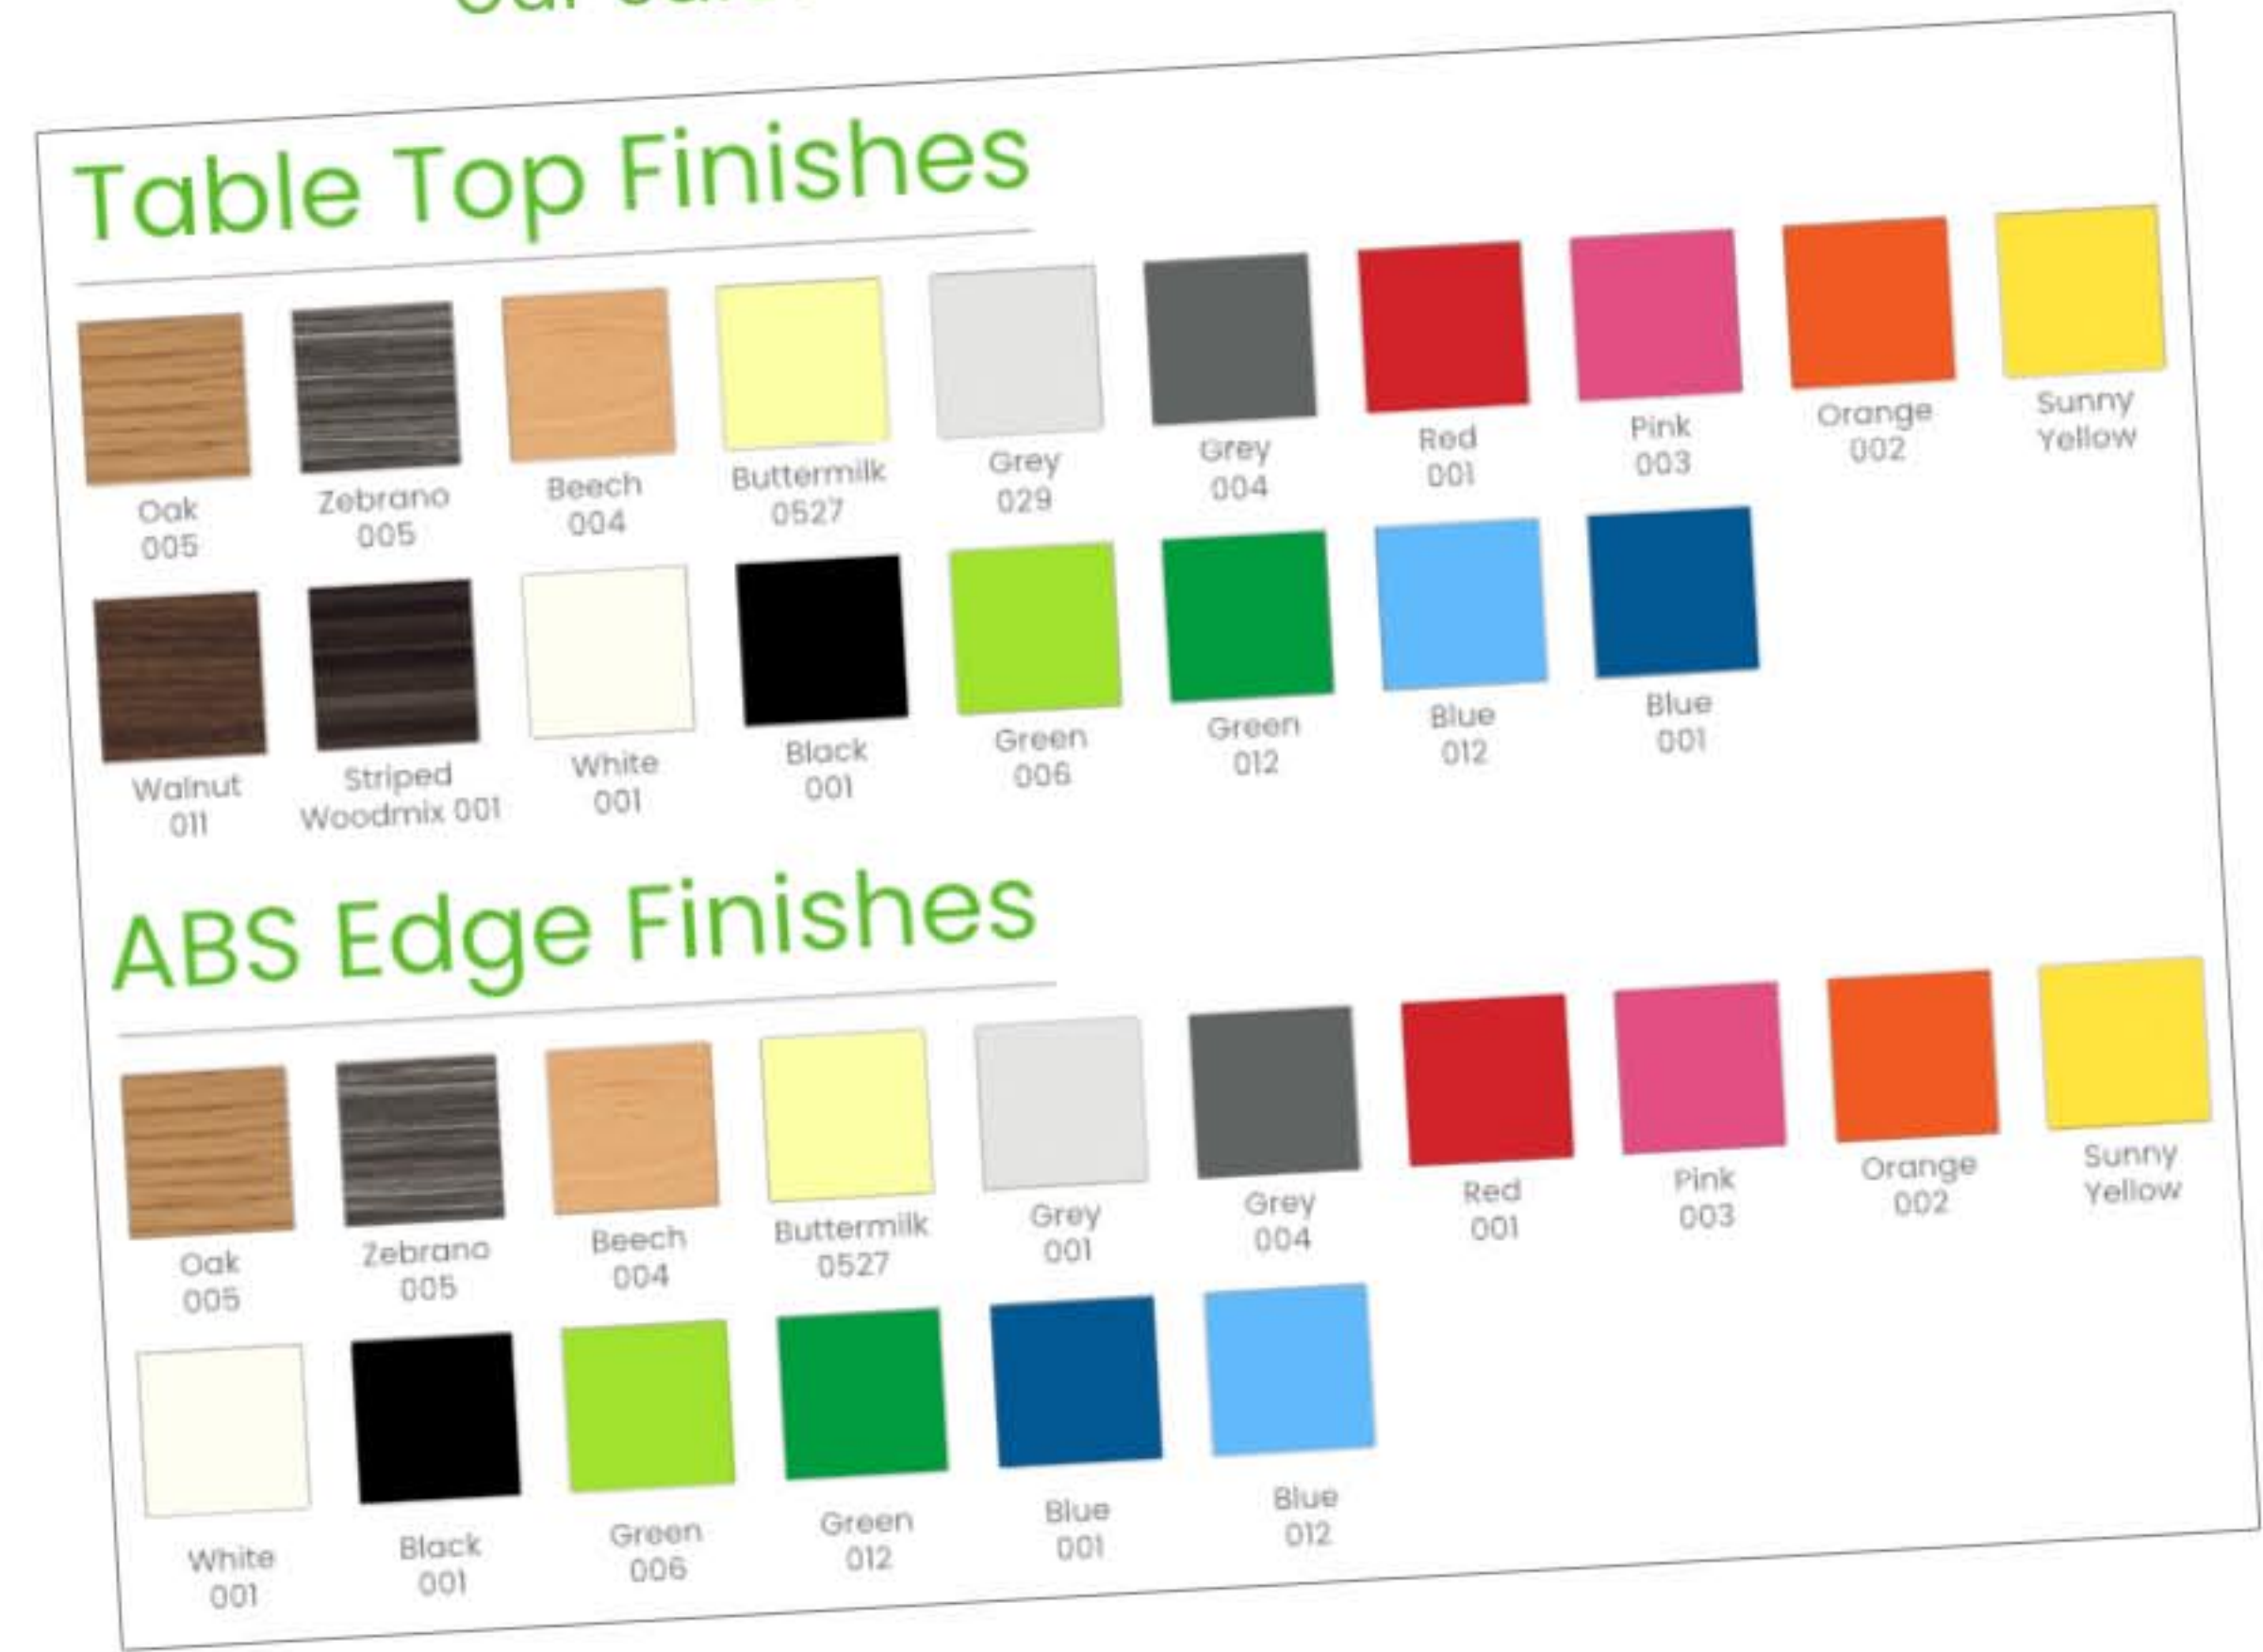

Table Top Finishes

If you require Altofina Laminates to complement our dining benches on pages 4-12, please contact our sales office for a quotation.

ABS Edge Finishes

Frame Finishes (Epoxy Powder)