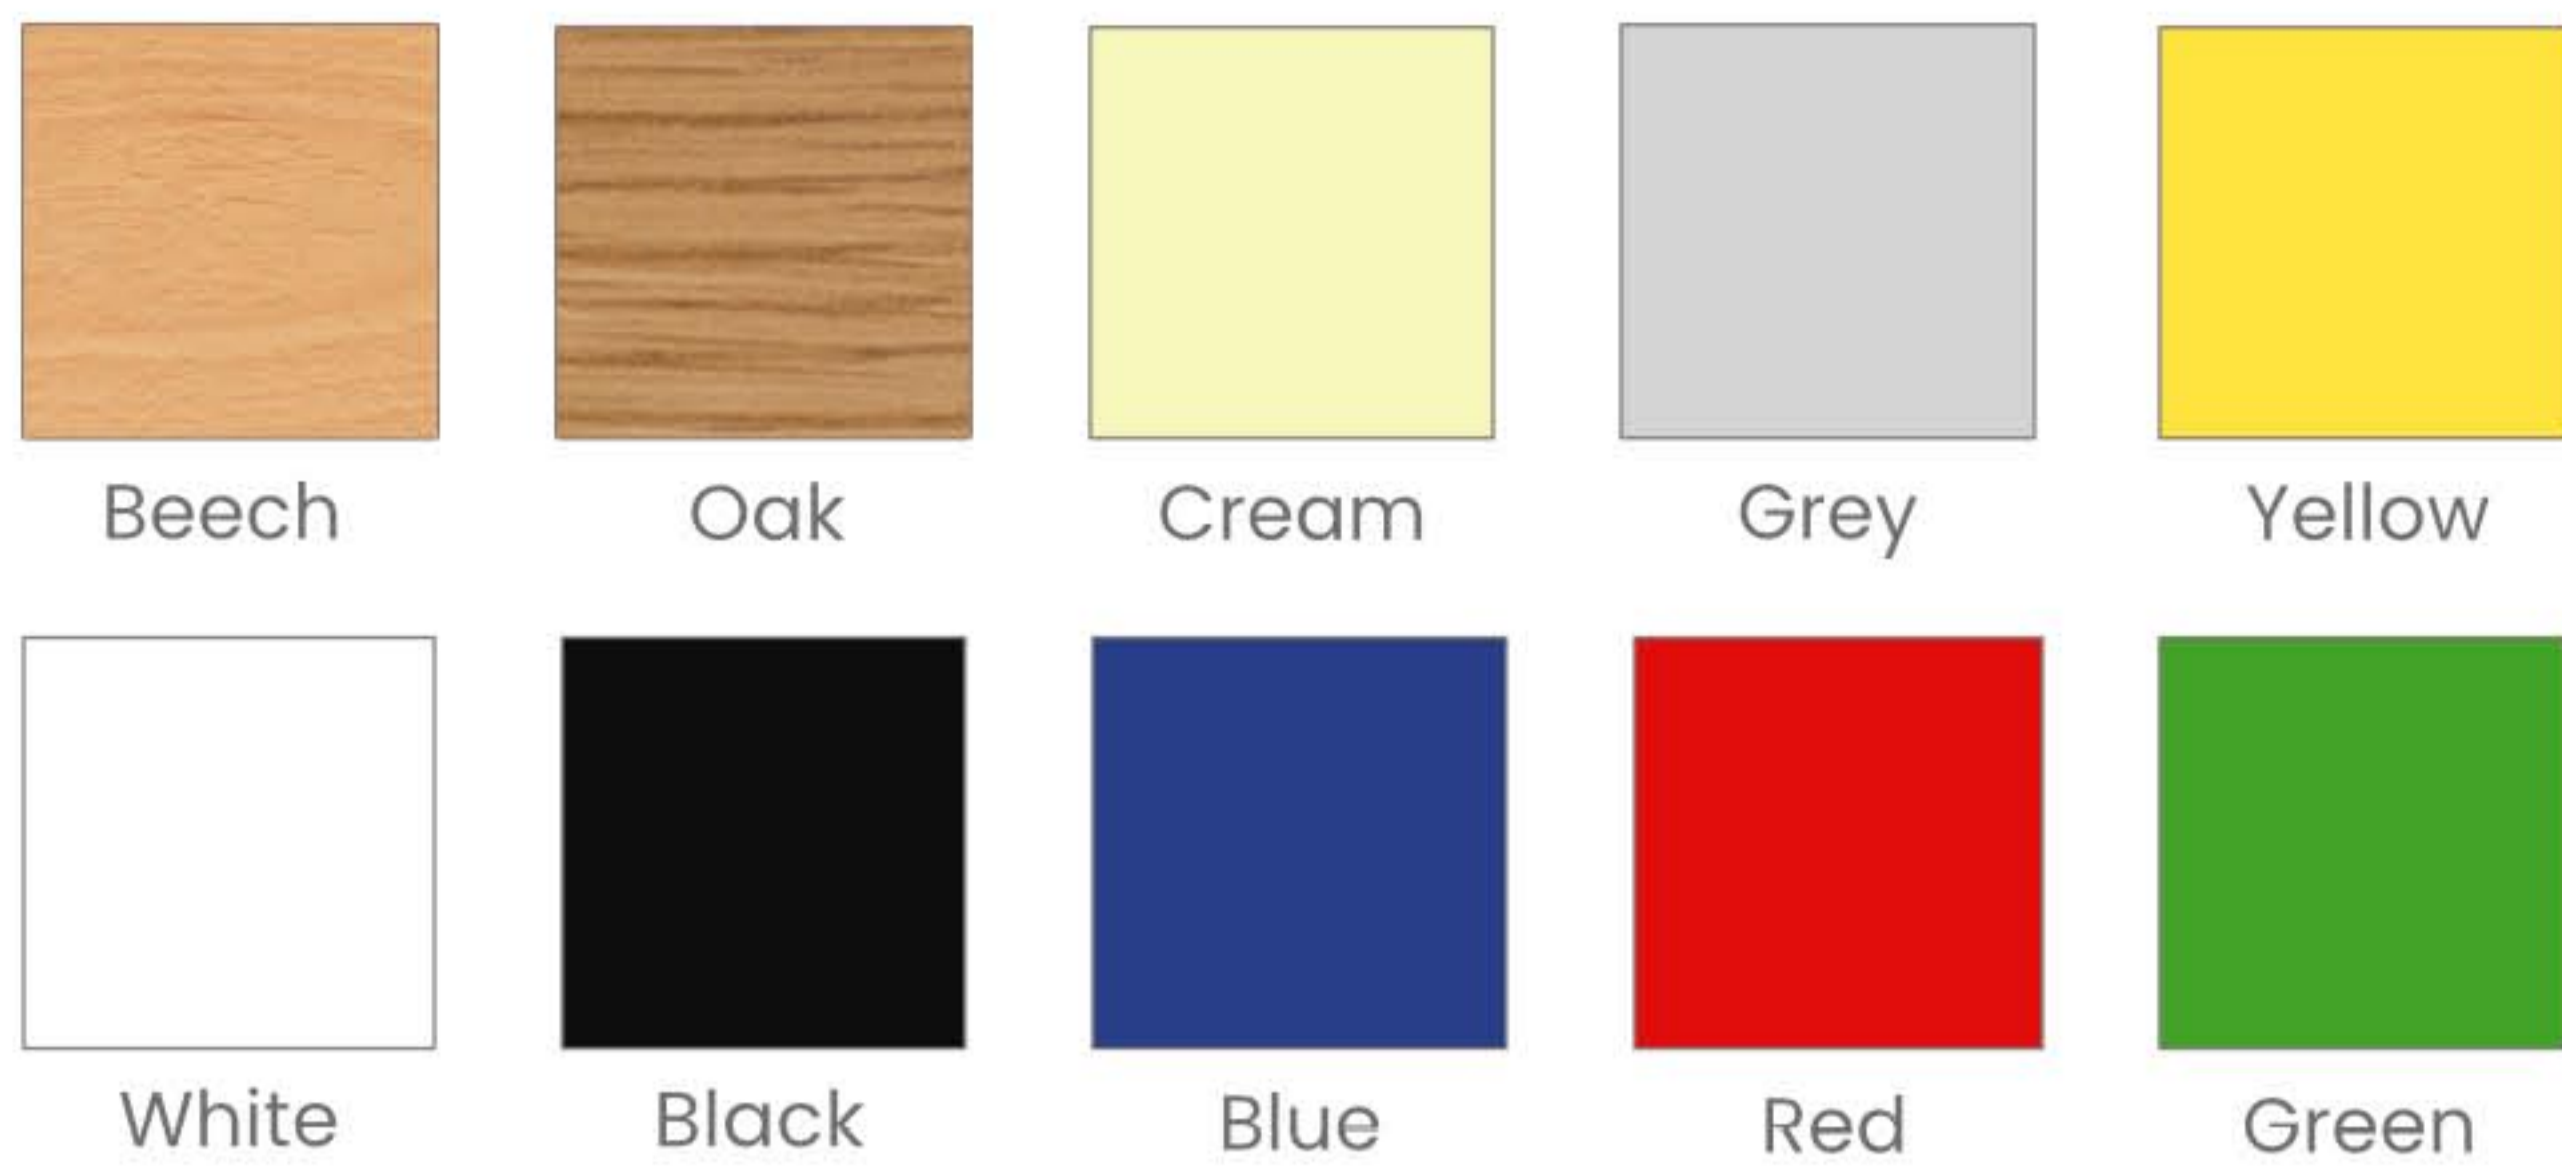

# Table Top Finishes

If you require Altolina Laminates to complement our dining benches on pages 4-12, please contact our sales office for a quotation.

# ABS Edge Finishes

# Upholstery Finishes (in Just Colour Vinyl)

Due to the limitation in the printing process, the colours shown may not be a true representation of the actual colours. Please let us know if you require advice regarding this.