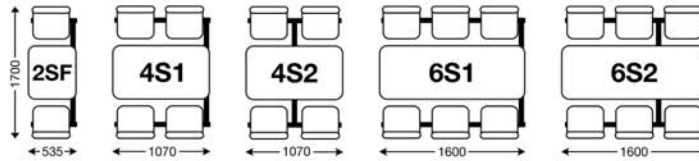

CU80

Sleek 50mm dia. round tubular frame with a contemporary polypropylene seat design

Seat Colours

Configurations & Dimensions

Table Top Finishes

ABS Edge Finishes

Frame Finishes (Epoxy Powder)