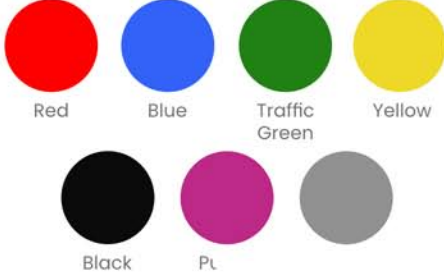

CU80

Sleek 50mm dia. round tubular frame with a contemporary polypropylene seat design

Seat Colours

Configurations & Dimensions

Table Top Finishes

ABS Edge Finishes

Frame Finishes (Epoxy Powder)